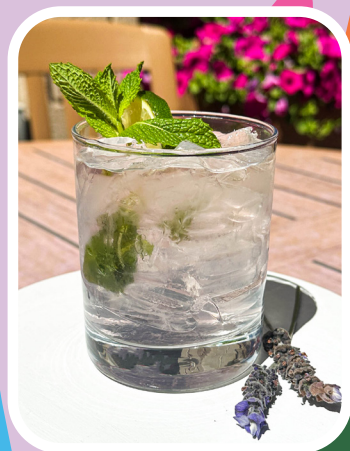

**Bacardi with Lavender
Syrup, Simple Syrup, Mint
& Lime Juice, topped with
Soda Water.**

12.00

Summer Nights

Vanilla Vodka, Strawberry
Schnapps, Blue Curacao,
topped with Lemonade.

12.00

Summer Strawberry Martini